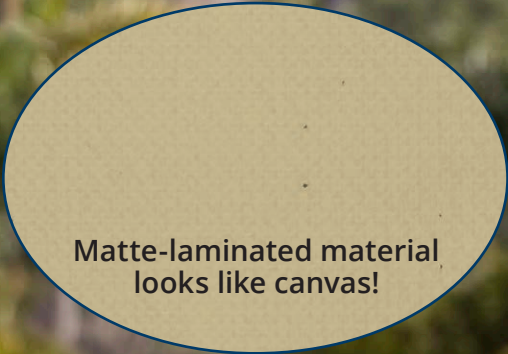

Matte-Laminated Totes

These 105-combined-GSM Matte-Laminated Totes provide a subtle canvas look and feature a large non-woven front pocket and optional plastic bottom insert.

NON-WOVEN

Matte-laminated material looks like canvas!